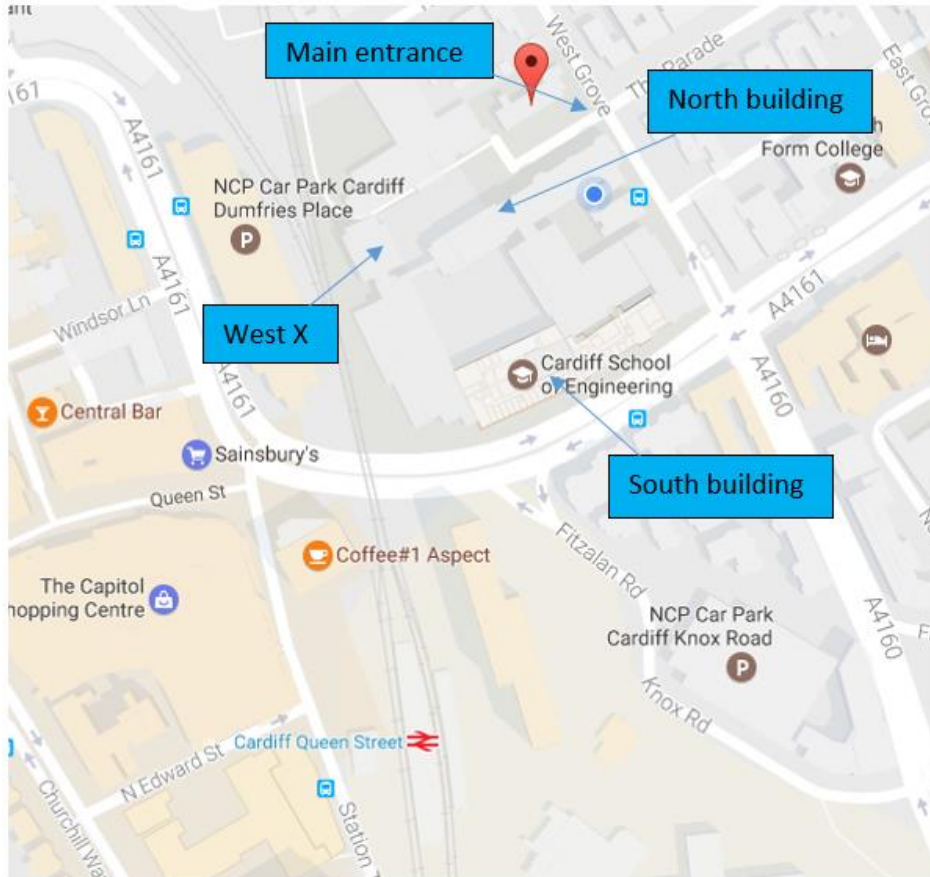

Travel Information

Address:
Cardiff School of Engineering
Cardiff University
Queen's Buildings
The Parade
CARDIFF CF24 3AA
Wales, UK.

By Road: Postcode for your satnav is: CF24 3AA

By Rail: Cardiff Queen Street Station, 10 minutes' walk

After arriving at Cardiff Central Railway Station, please go to Platform 6 and take train to Cardiff Queen Street Station (you can use your ticket directly and don't need to buy a new one). It takes about 10 minutes by walk from Cardiff Queen Street to the Venue.